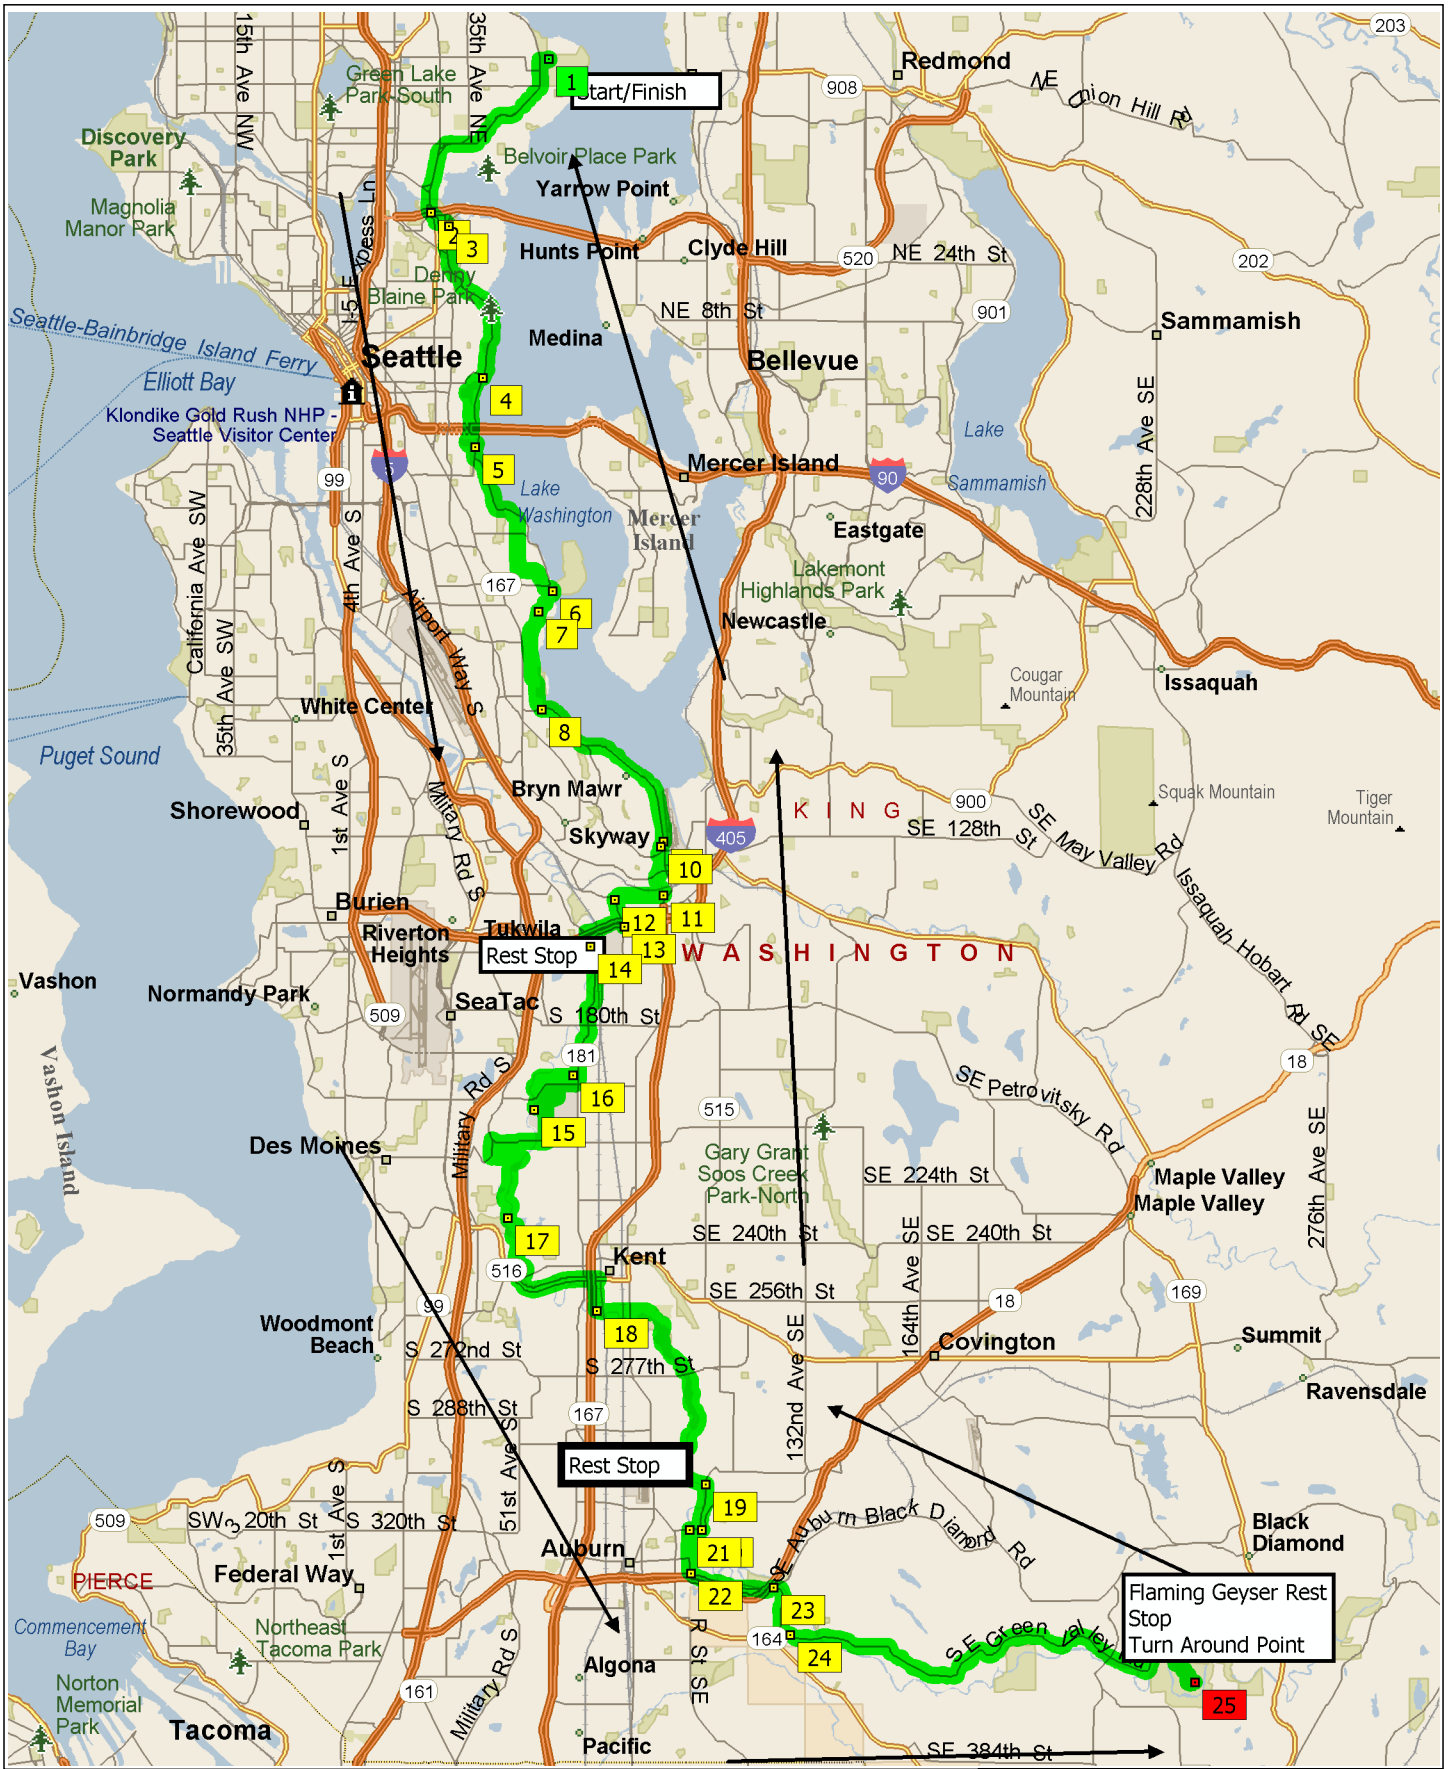

#15 CTS - CBC-Flaming Geyser

Copyright © and (P) 1988–2006 Microsoft Corporation and/or its suppliers. All rights reserved. <http://www.microsoft.com/streets/>
 Portions © 1990–2006 InstallShield Software Corporation. All rights reserved. Certain mapping and direction data © 2005 NAVTEQ. All rights reserved. The Data for areas of Canada includes information taken with permission from Canadian authorities, including: © Her Majesty the Queen in Right of Canada, © Queen's Printer for Ontario. NAVTEQ and NAVTEQ ON BOARD are trademarks of NAVTEQ. © 2005 Tele Atlas North America, Inc. All rights reserved. Tele Atlas and Tele Atlas North America are trademarks of Tele Atlas, Inc.